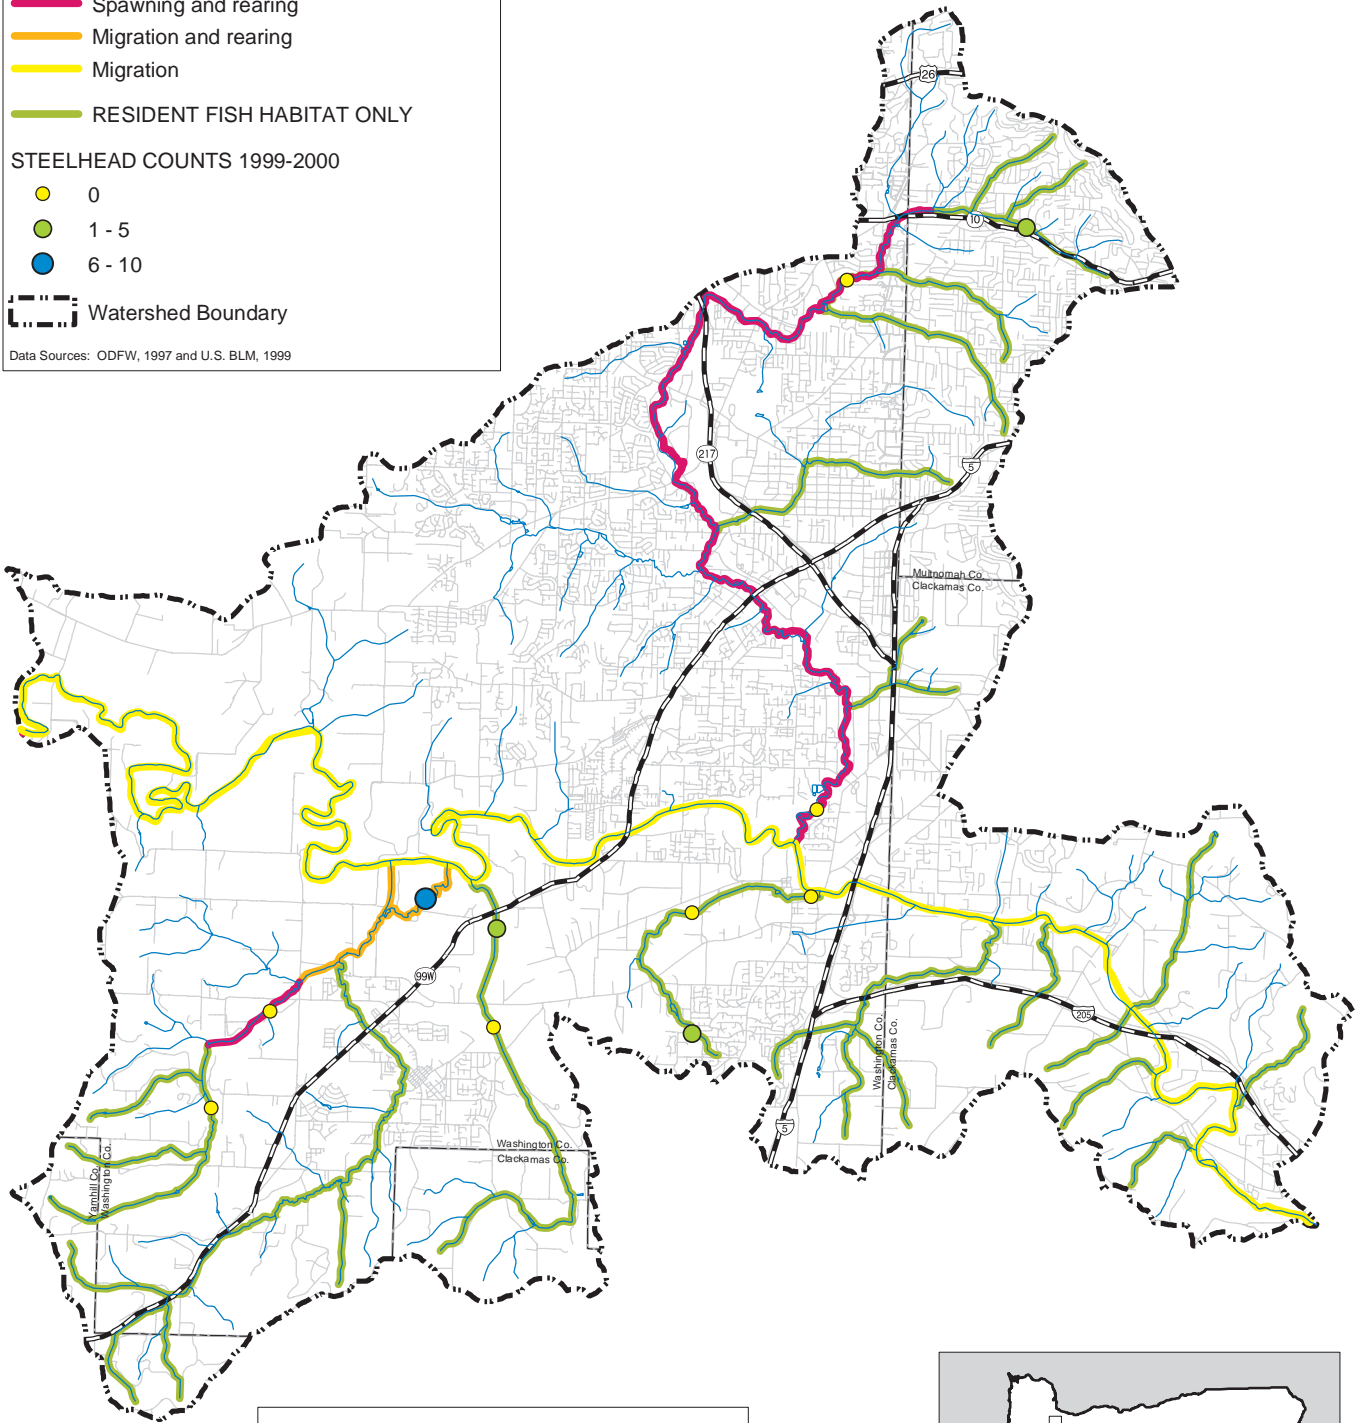

**LEGEND**

**ANADROMOUS AND RESIDENT FISH HABITAT**

- Spawning and rearing
- Migration and rearing
- Migration
  
- RESIDENT FISH HABITAT ONLY

**STEELHEAD COUNTS 1999-2000**

- 0
- 1 - 5
- 6 - 10

Watershed Boundary

Data Sources: ODFW, 1997 and U.S. BLM, 1999

Map 3-5 -- Fish Distribution in the Lower Tualatin Watershed.