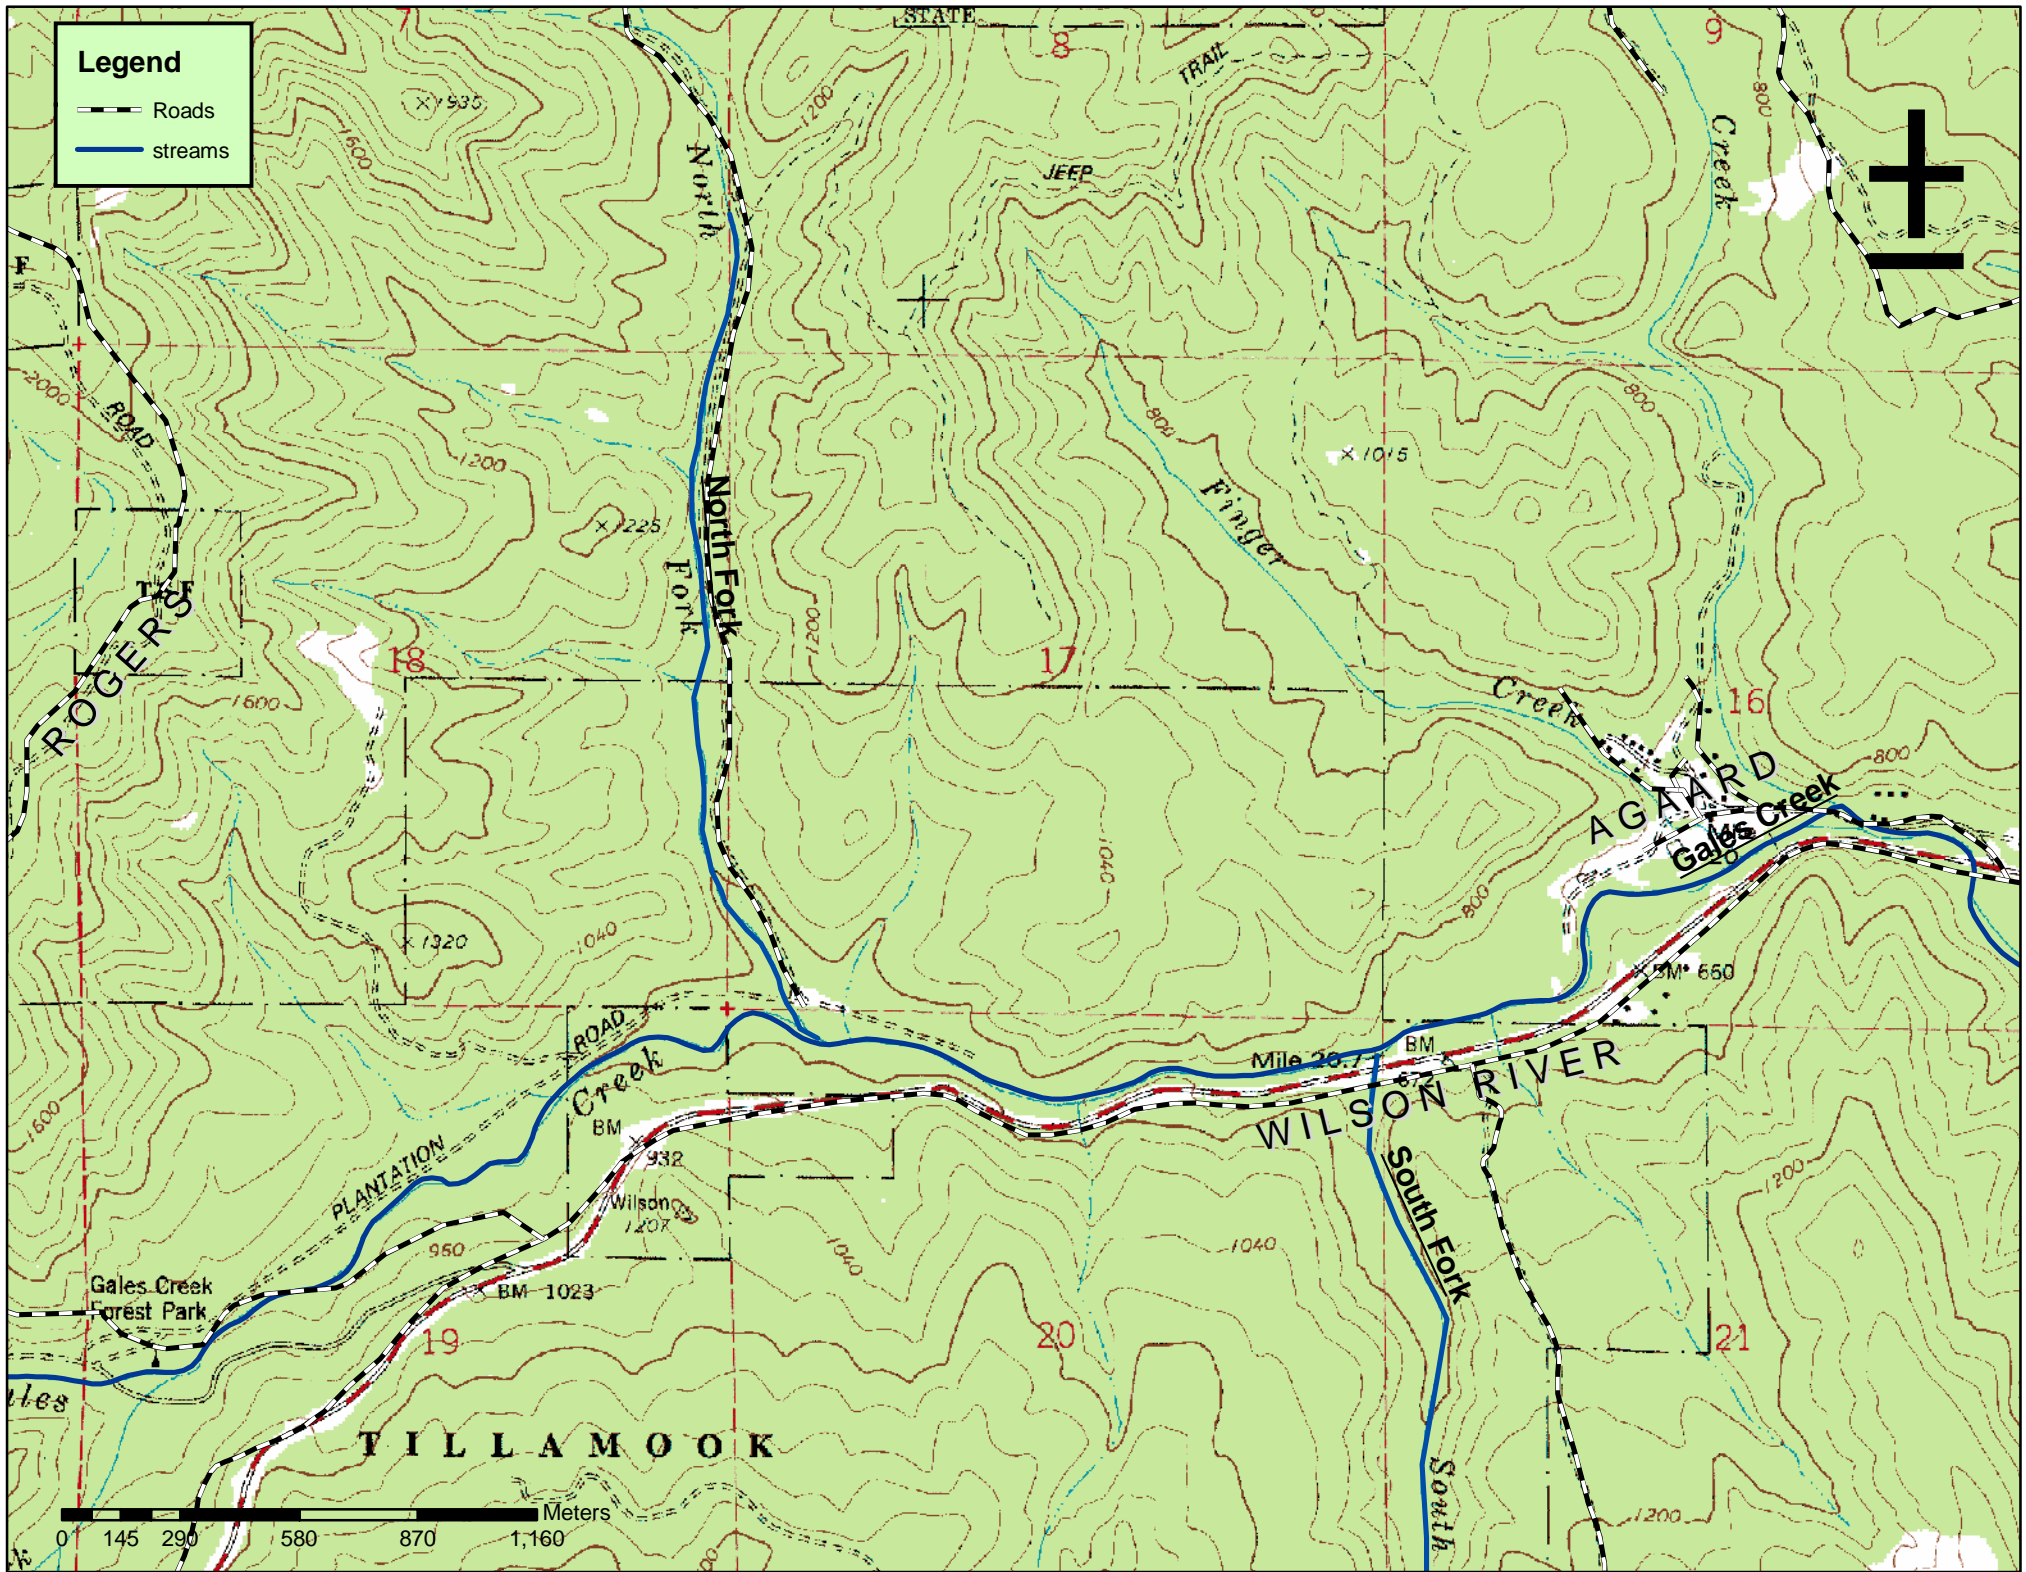

Legend

- Roads
- streams

0 145 290 580 870 1,160 Meters