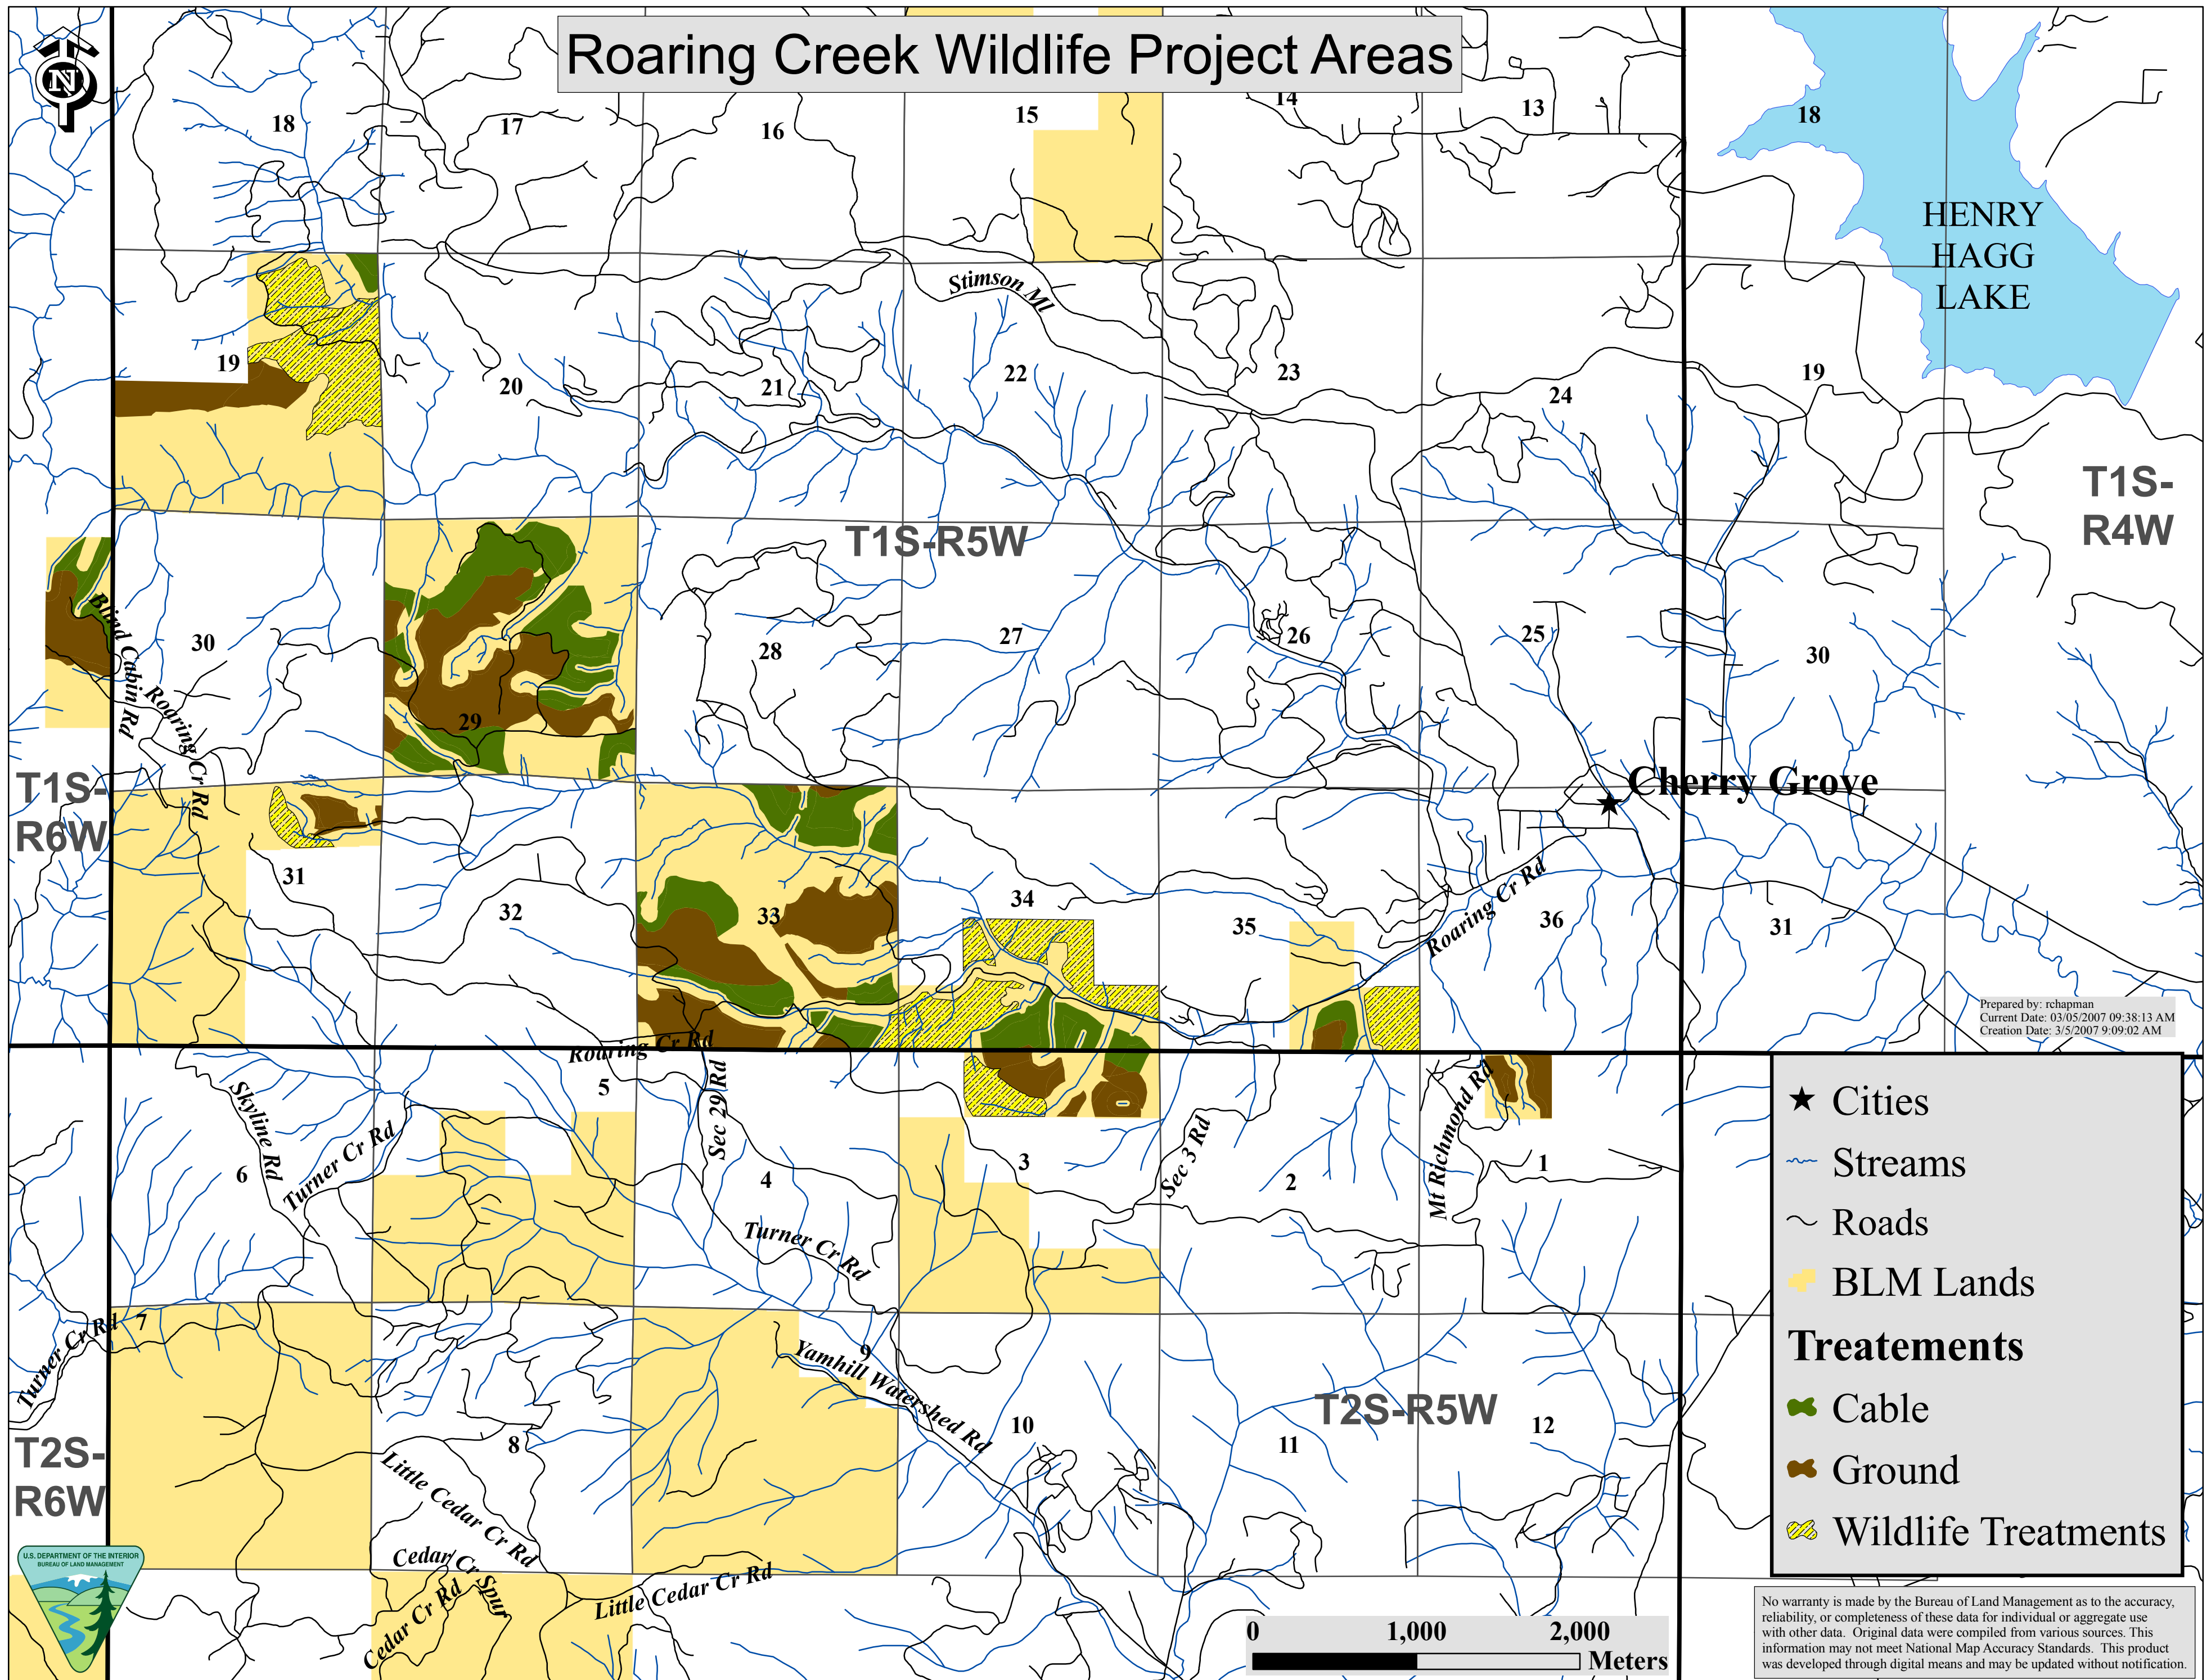

# Roaring Creek Wildlife Project Areas

Prepared by: rchapman  
 Current Date: 03/05/2007 09:38:13 AM  
 Creation Date: 3/5/2007 9:09:02 AM

- ★ Cities
- ~ Streams
- ~ Roads
- BLM Lands
- Treatments**
- Cable
- Ground
- Wildlife Treatments

No warranty is made by the Bureau of Land Management as to the accuracy, reliability, or completeness of these data for individual or aggregate use with other data. Original data were compiled from various sources. This information may not meet National Map Accuracy Standards. This product was developed through digital means and may be updated without notification.