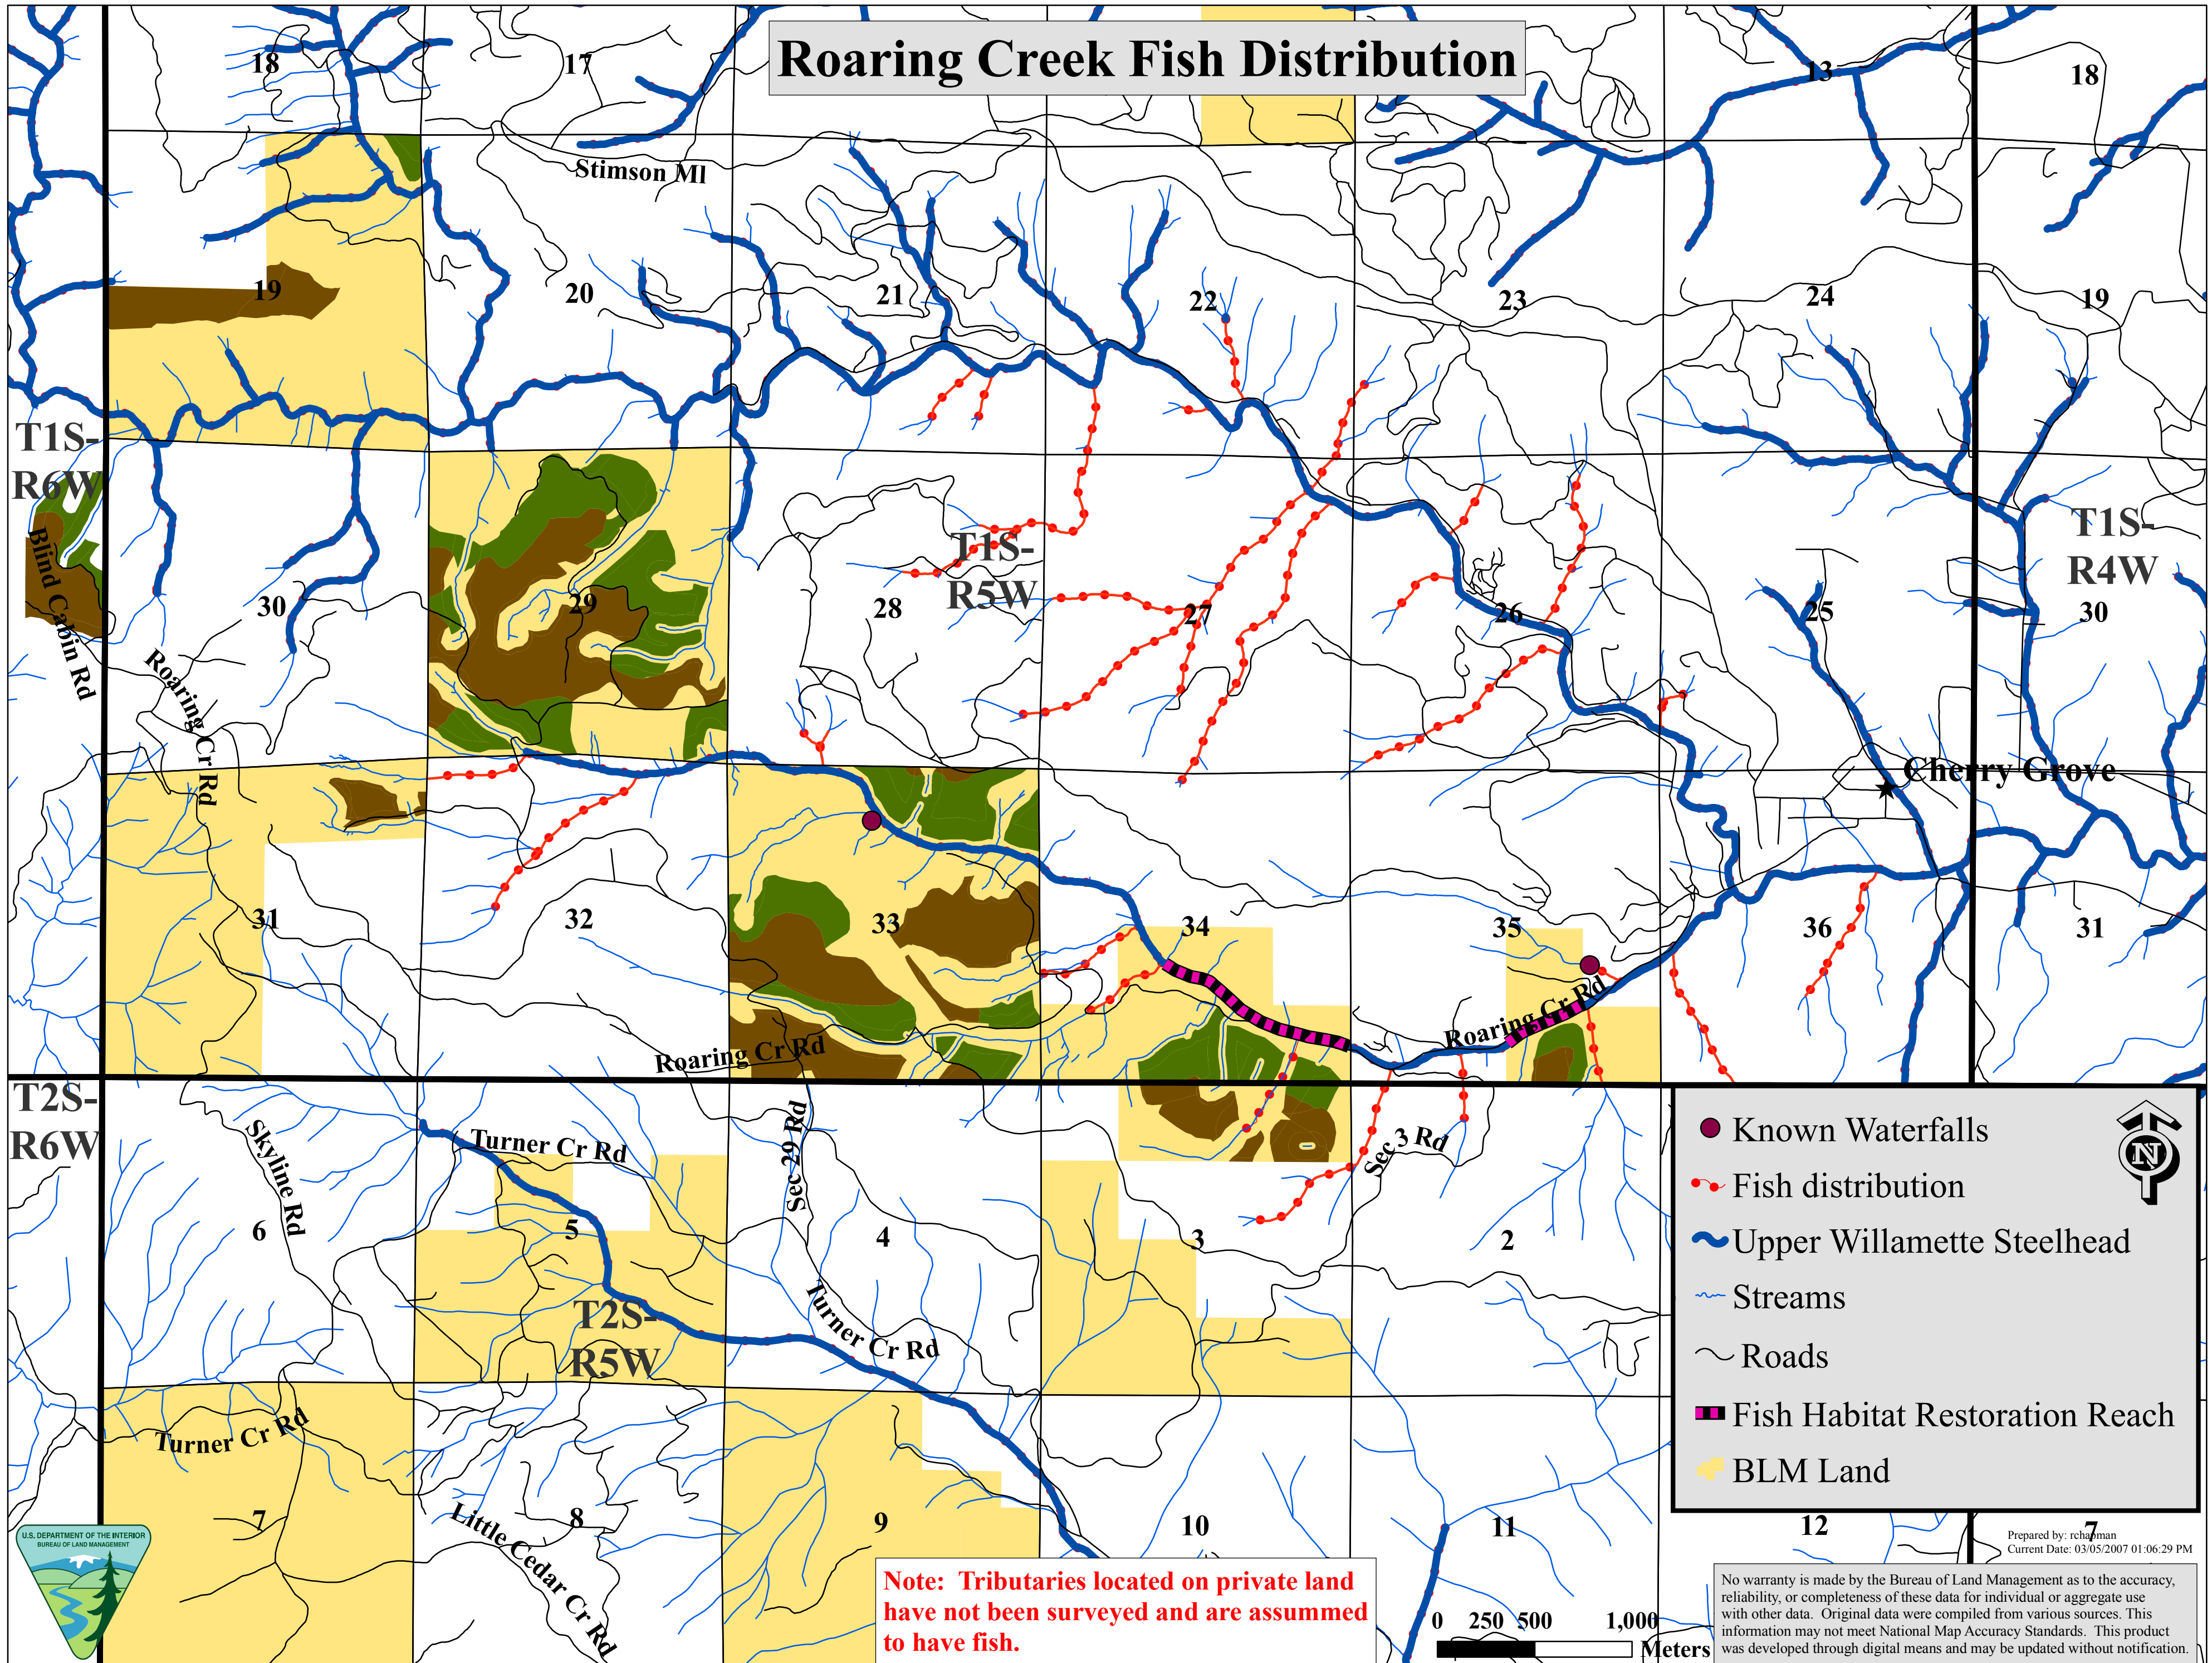

Roaring Creek Fish Distribution

- Known Waterfalls
- Fish distribution
- Upper Willamette Steelhead
- Streams
- Roads
- Fish Habitat Restoration Reach
- BLM Land

Note: Tributaries located on private land have not been surveyed and are assumed to have fish.

Prepared by: rehanman
 Current Date: 03/05/2007 01:06:29 PM

No warranty is made by the Bureau of Land Management as to the accuracy, reliability, or completeness of these data for individual or aggregate use with other data. Original data were compiled from various sources. This information may not meet National Map Accuracy Standards. This product was developed through digital means and may be updated without notification.