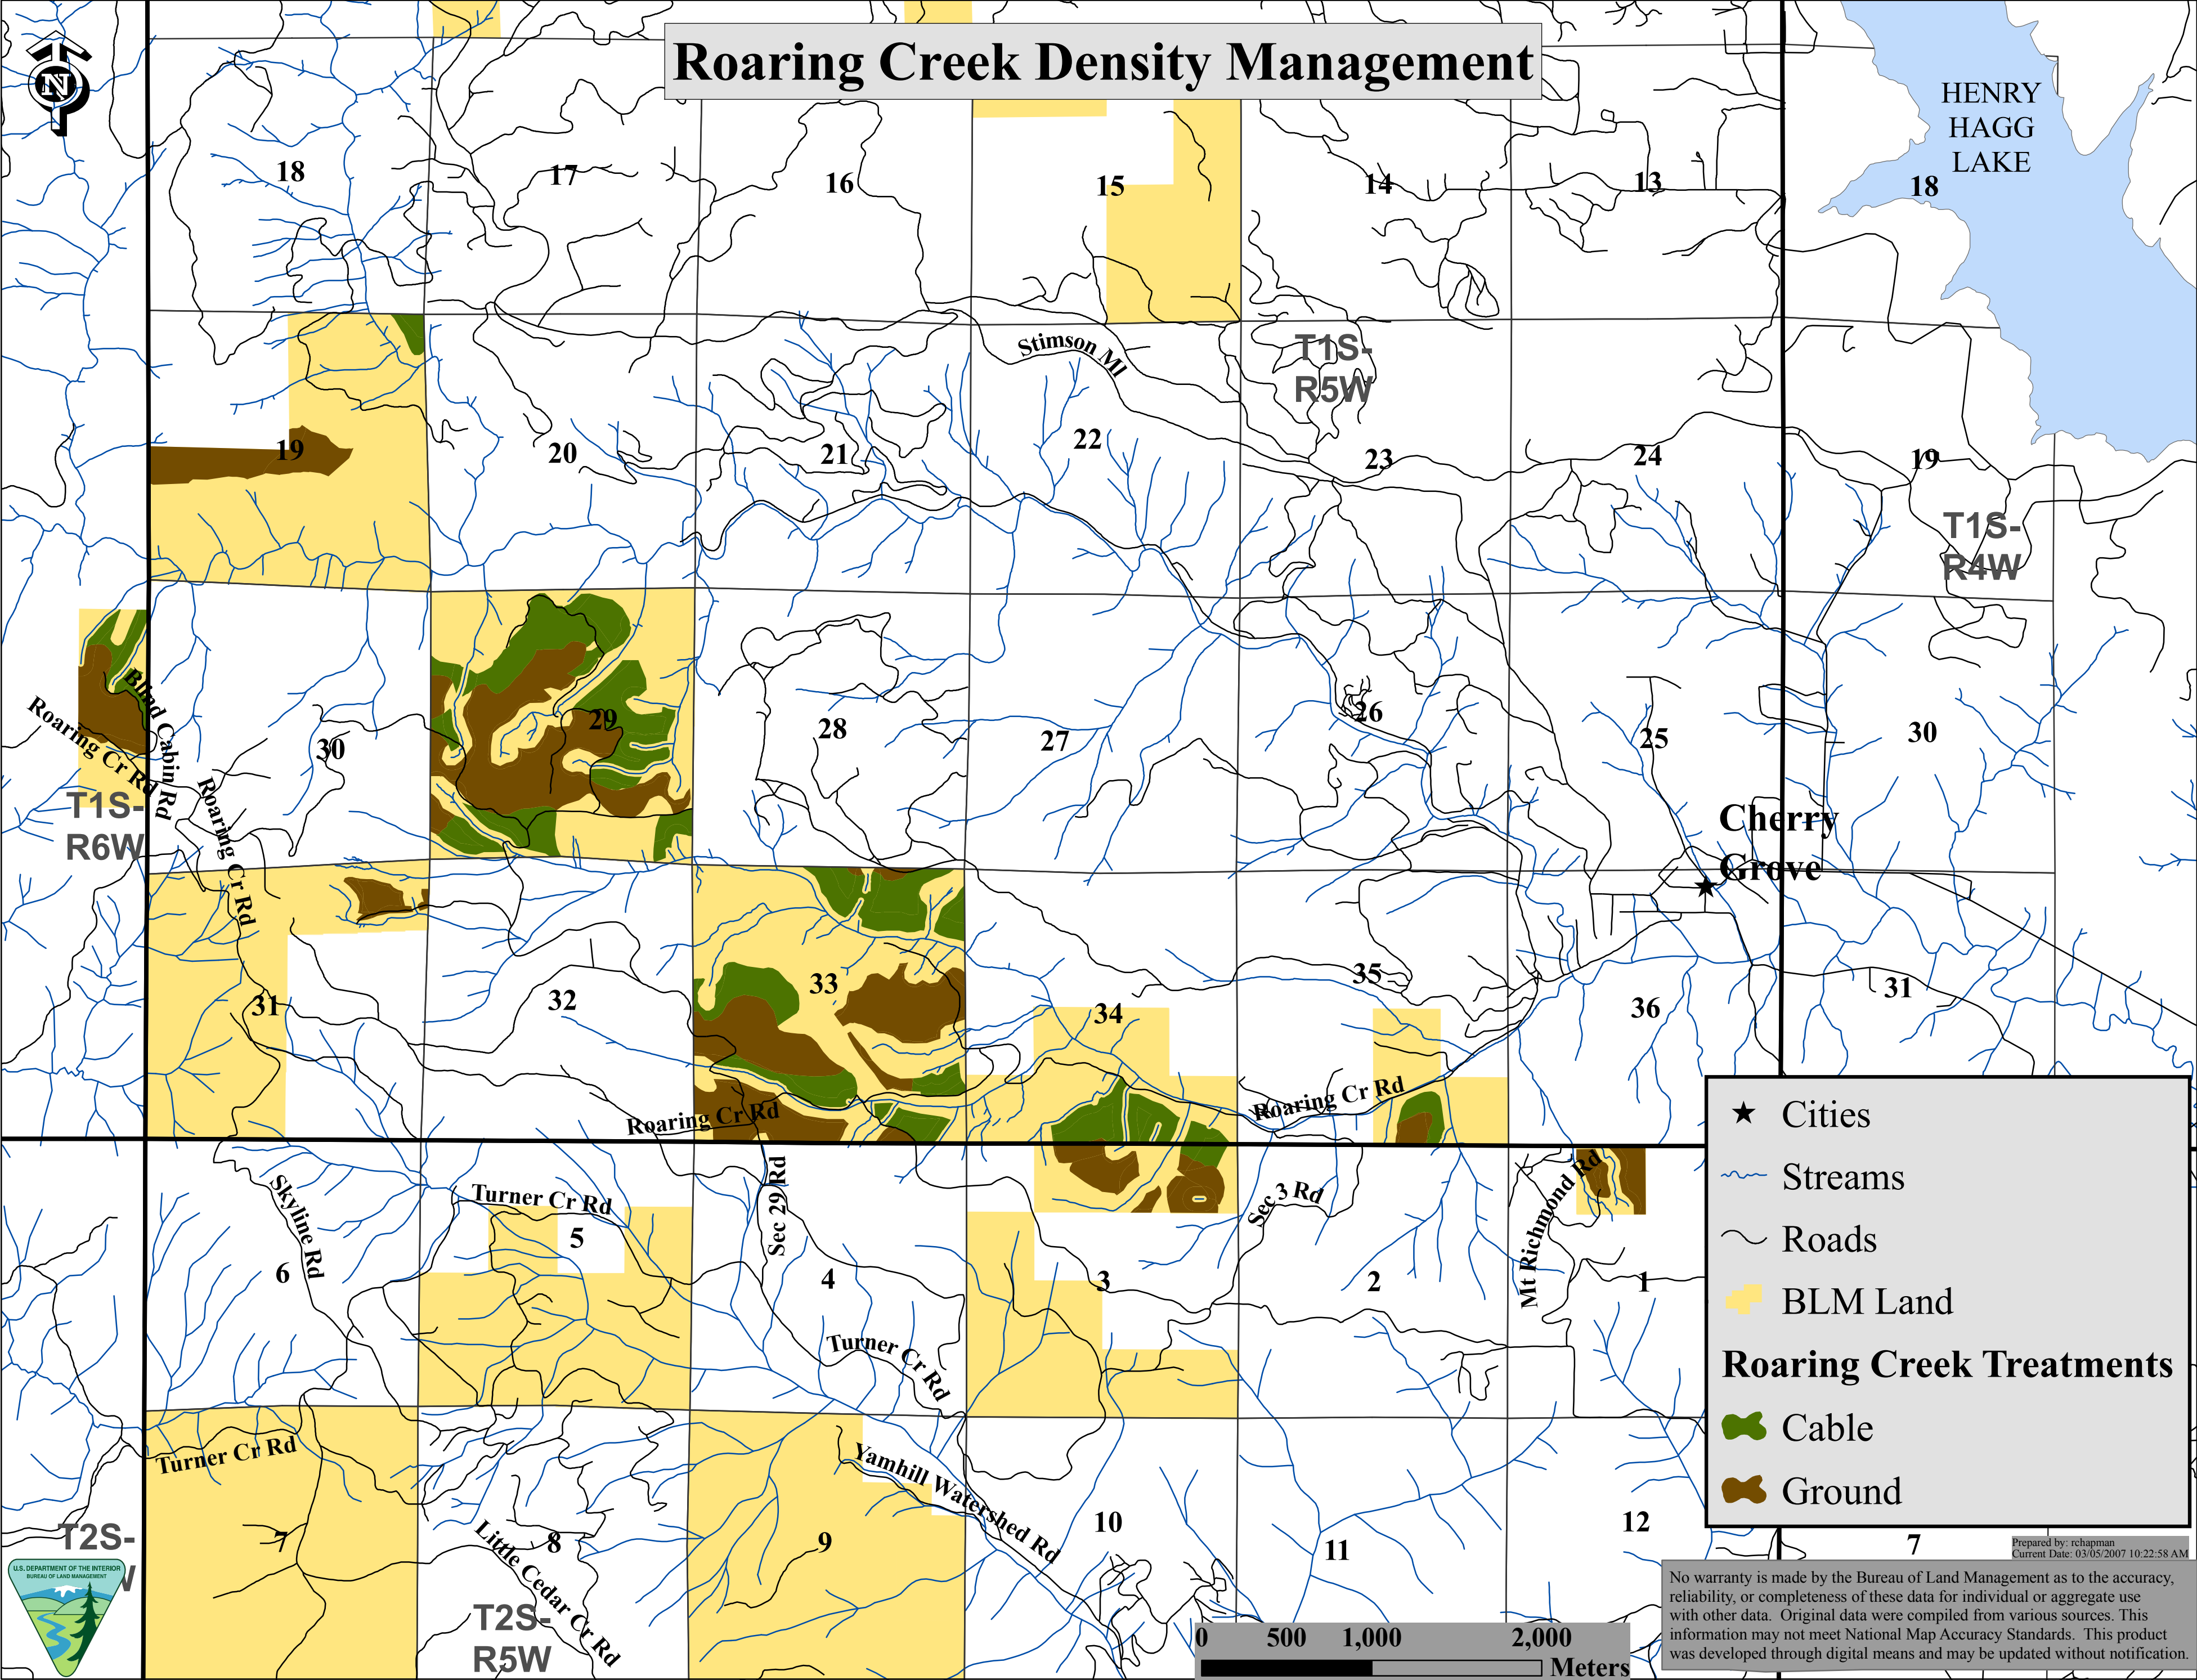

Roaring Creek Density Management

★ Cities

Streams

Roads

BLM Land

Roaring Creek Treatments

Cable

Ground

Prepared by: rchapman
Current Date: 03/05/2007 10:22:58 AM

No warranty is made by the Bureau of Land Management as to the accuracy, reliability, or completeness of these data for individual or aggregate use with other data. Original data were compiled from various sources. This information may not meet National Map Accuracy Standards. This product was developed through digital means and may be updated without notification.